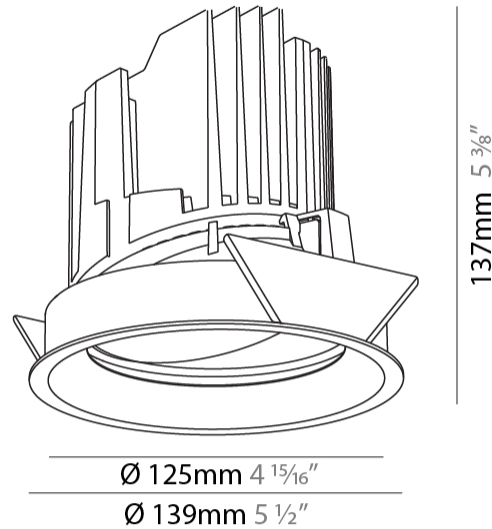

#### PHYSICAL

Shape: Round  
 Diameter (mm): 139  
 Diameter (in): 5 1/2  
 Height (mm): 137  
 Height (in): 5 3/8  
 Ceiling Thickness (mm): 10 / 12.5 / 15  
 Ceiling Thickness (in): 3/8 or 1/2 or 9/16  
 Min. Recessing Depth (mm): 150  
 Min. Recessing Depth (in): 5 7/8  
 Light Distribution: Adjustable / Downlight  
 Weight (kg): 0.805  
 Weight (lbs): 1.77  
 Fixture Finish: SSR / BKV / CWI / CRY / HAB / LAG / UFT / ITA / RUA / RUR / MIC / FTG / MYG / TWT / LOD / PUS / FRO / FUP / KIA / POP / BLS / SPG / MEY / GOH / GUM / CHC / COM / ABZ / JAG / OBR / MOS / ROR  
 Fixture Material: Aluminum Die Cast  
 Cut-out Measurements: 130mm / 5 1/8"

#### OPTICAL

Reflector°: 10  
 Optic°: Lens Pack - No Lens  
 Adjustability: Rotational 355°; Tilt 30°

#### RATINGS AND CERTIFICATIONS

Certified By: CSA Certified to UL and CSA Standards  
 IP rating: IP20

	130mm 5 1/8"	150mm 5 7/8"	10   15mm 3/8"   9/16"	30°	355°	

### PHYSICAL

Shape: Round  
 Diameter (mm): 139  
 Diameter (in): 5 1/2  
 Height (mm): 137  
 Height (in): 5 3/8  
 Ceiling Thickness (mm): 10 / 12.5 / 15  
 Ceiling Thickness (in): 3/8 or 1/2 or 9/16  
 Min. Recessing Depth (mm): 150  
 Min. Recessing Depth (in): 5 7/8  
 Light Distribution: Adjustable / Downlight  
 Weight (kg): 0.814  
 Weight (lbs): 1.79  
 Fixture Finish: SSR / BKV / CWI / CRY / HAB / LAG / UFT / ITA / RUA / RUR / MIC / FTG / MYG / TWT / LOD / PUS / FRO / FUP / KIA / POP / BLS / SPG / MEY / GOH / GUM / CHC / COM / ABZ / JAG / OBR / MOS / ROR  
 Fixture Material: Aluminum Die Cast  
 Cut-out Measurements: 130mm / 5 1/8"